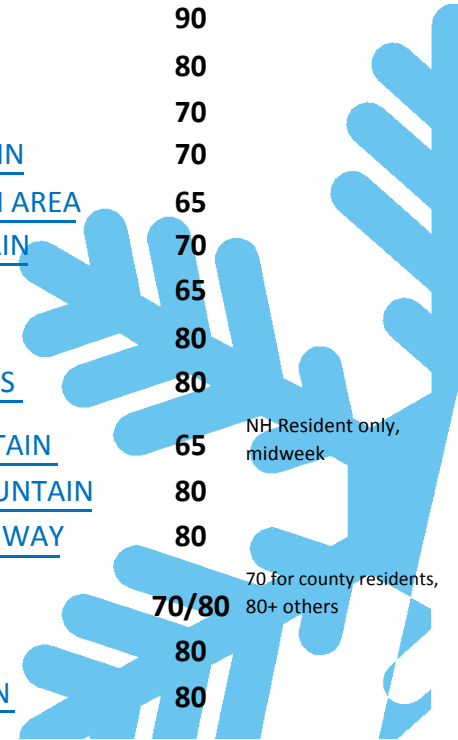

145 US and Canadian Resorts Where Seniors Ski Free During the 2018-19 Season*

(Age Requirement Indicated for Each Resort)

AK	<u>MOOSE MOUNTAIN</u>	70		MD	<u>WISP</u>	70
AZ	<u>MT LEMMON SKI VALLEY</u>	70		MA	<u>OTIS RIDGE</u>	70
	<u>ARIZONA SNOW BOWL</u>	70		MI	<u>BOYNE HIGHLANDS</u>	80
CA	<u>BEAR VALLEY</u>	70			<u>BOYNE MOUNTAIN</u>	80
	<u>BOREAL</u>	70			<u>CANNONSBURG</u>	70
	<u>DODGE RIDGE</u>	82			<u>CRYSTAL MOUNTAIN</u>	80
	<u>MAMMOTH MOUNTAIN</u>	80			<u>MT HOLIDAY</u>	65
	<u>MOUNTAIN HIGH</u>	70			<u>MT ZION</u>	62
	<u>ROYAL GORGE X-C</u>	75	XC Only		<u>NUB'S NOB</u>	70
	<u>SNOW VALLEY</u>	70			<u>SHANTY CREEK</u>	70
CO	<u>ARAPAHOE BASIN</u>	70			<u>SNOW SNAKE</u>	70
	<u>LOVELAND</u>	70		MN	<u>WELCH VILLAGE</u>	90
	<u>MONARCH MOUNTAIN</u>	69		MT	<u>BRIDGER BOWL</u>	80
	<u>PURGATORY</u>	80			<u>WHITEFISH</u>	70
	<u>SKI COOPER</u>	80		NC	<u>BEECH MOUNTAIN</u>	70
	<u>SUNLIGHT MOUNTAIN</u>	80			<u>CATALOOCHE SKI AREA</u>	65
	<u>TELLURIDE</u>	80			<u>SUGAR MOUNTAIN</u>	70
	<u>WOLF CREEK</u>	80			<u>WOLF RIDGE</u>	65
ID	<u>LOOKOUT PASS</u>	80		NV	<u>DIAMOND PEAK</u>	80
	<u>SCHWEITZER MOUNTAIN</u>	80		NH	<u>BRETTON WOODS</u>	80
ME	<u>BIG ROCK MOUNTAIN</u>	75			<u>CANNON MOUNTAIN</u>	65
	<u>BLACK MOUNTAIN OF MAINE</u>	75			<u>CRANMORE MOUNTAIN</u>	80
	<u>CAMDEN SKI BOWL</u>	70			<u>DARTMOUTH SKIWAY</u>	80
	<u>MT ABRAM</u>	80			<u>GUNSTOCK</u>	70/80
	<u>SUGARLOAF</u>	80			<u>KING PINE</u>	80
	<u>SUNDAY RIVER</u>	80			<u>LOON MOUNTAIN</u>	80

NH Resident only, midweek

70 for county residents, 80+ others